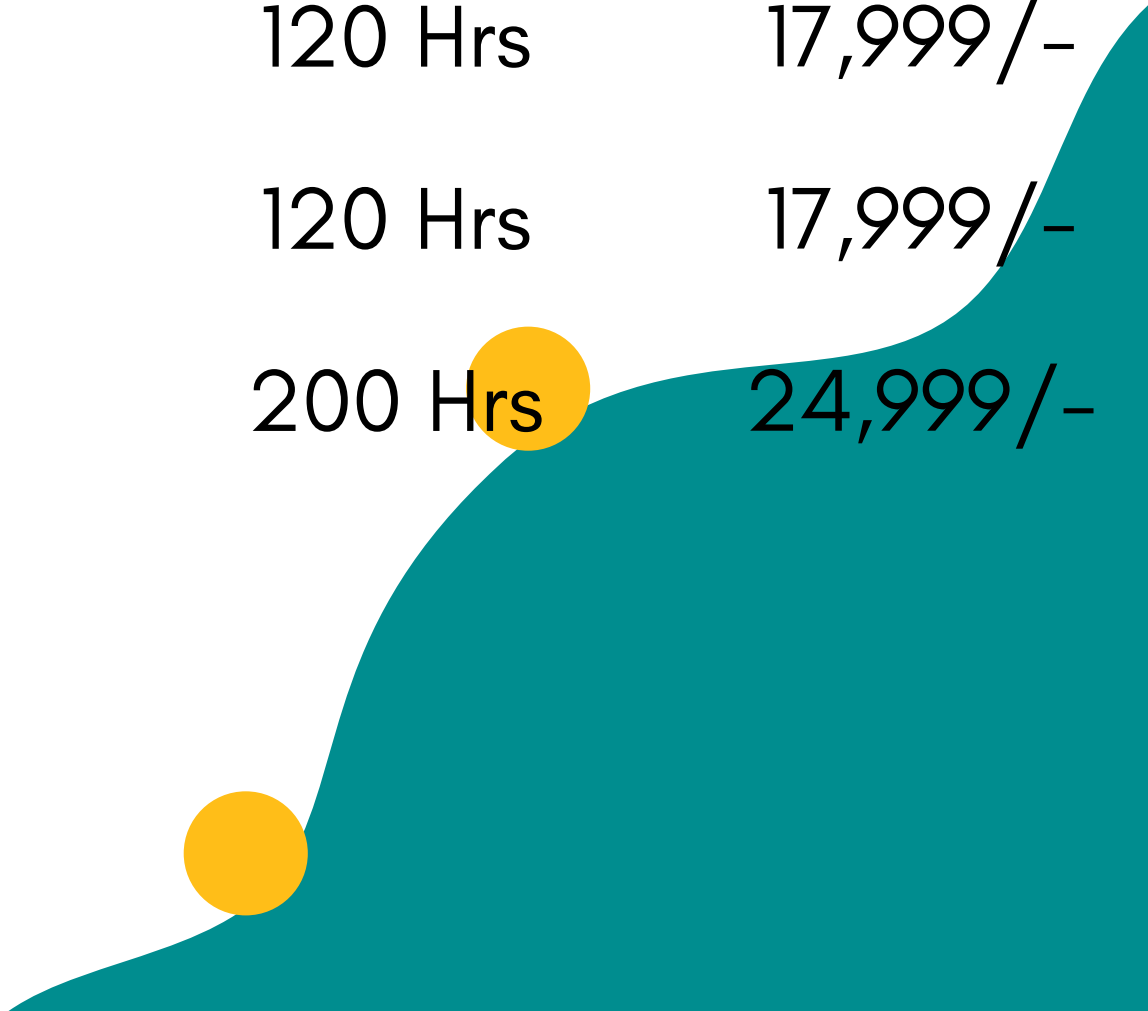

LEARN GERMAN

COURSES	DURATION	PRICES
A1	120 Hrs	11,999 /-
A2	120 Hrs	15,999 /-
B1	150 Hrs	17,999 /-
B2.1	120 Hrs	17,999 /-
B2.2	120 Hrs	17,999 /-
C1	200 Hrs	24,999 /-

**FOR MORE
INFORMATION**

CONTACT US

+919987402157

contact@thelanguagehouse.in

www.thelanguagehouse.in

A large, stylized, wavy yellow shape at the bottom left of the page, partially overlapping a white dashed semi-circular line that curves across the bottom.