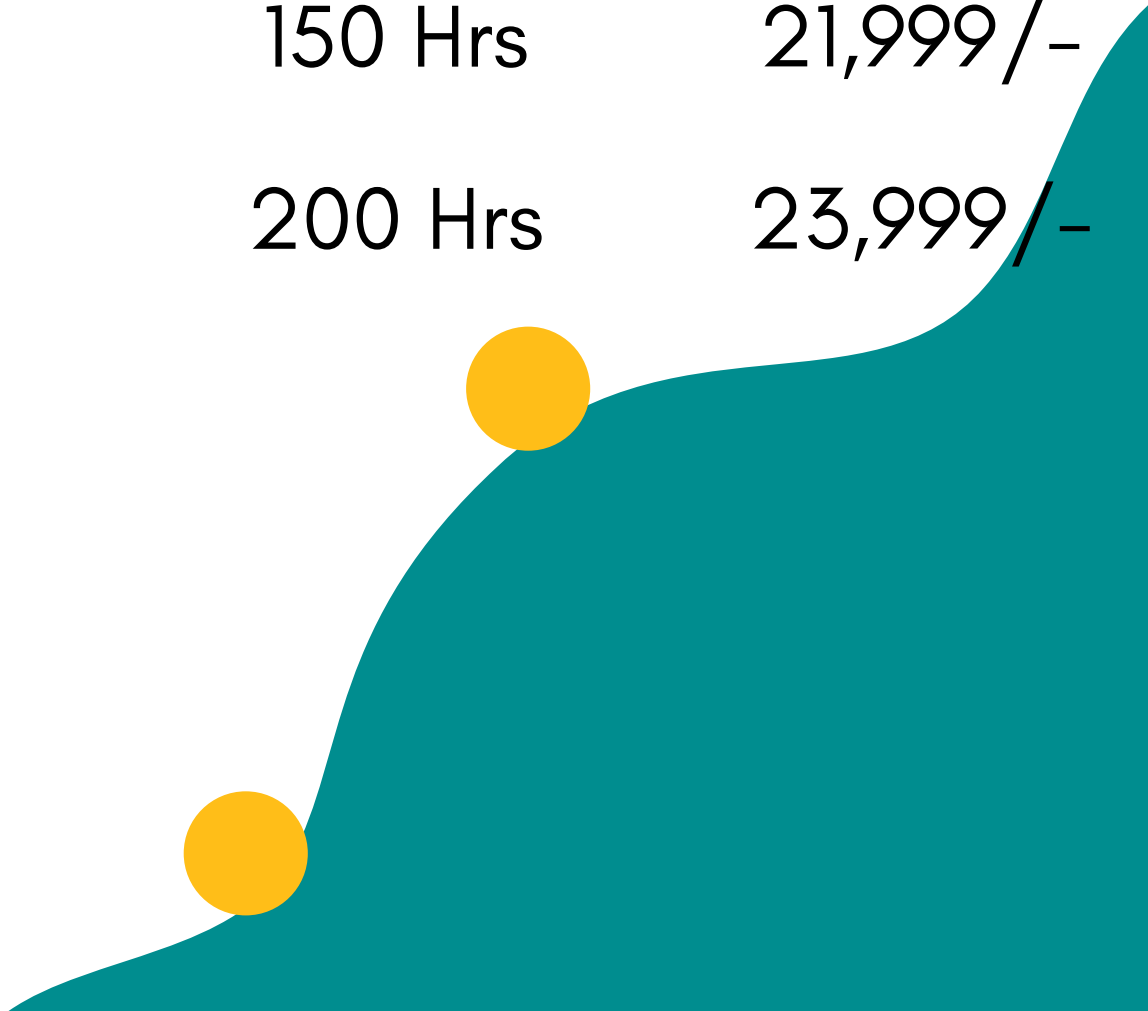

# 日本語能力試験

JLPT Japanese-Language  
Proficiency  
Test

**JLPT**

---

The Japanese-Language Proficiency Test, or JLPT, is a standardized criterion-referenced test to evaluate and certify Japanese language proficiency for non-native speakers, covering language knowledge, reading ability, and listening ability.

# LEARN JAPANESE

COURSES	DURATION	PRICES
N5	100 Hrs	14,999/-
N4	100 Hrs	14,999/-
N3	150 Hrs	17,999/-
N2	150 Hrs	21,999/-
N1	200 Hrs	23,999/-

---

**FOR MORE  
INFORMATION**

## **CONTACT US**

---

**+919987402157**

**[contact@thelanguagehouse.in](mailto:contact@thelanguagehouse.in)**

**[www.thelanguagehouse.in](http://www.thelanguagehouse.in)**

A large, stylized, wavy white line graphic that curves across the bottom of the page, set against a teal background with yellow abstract shapes.