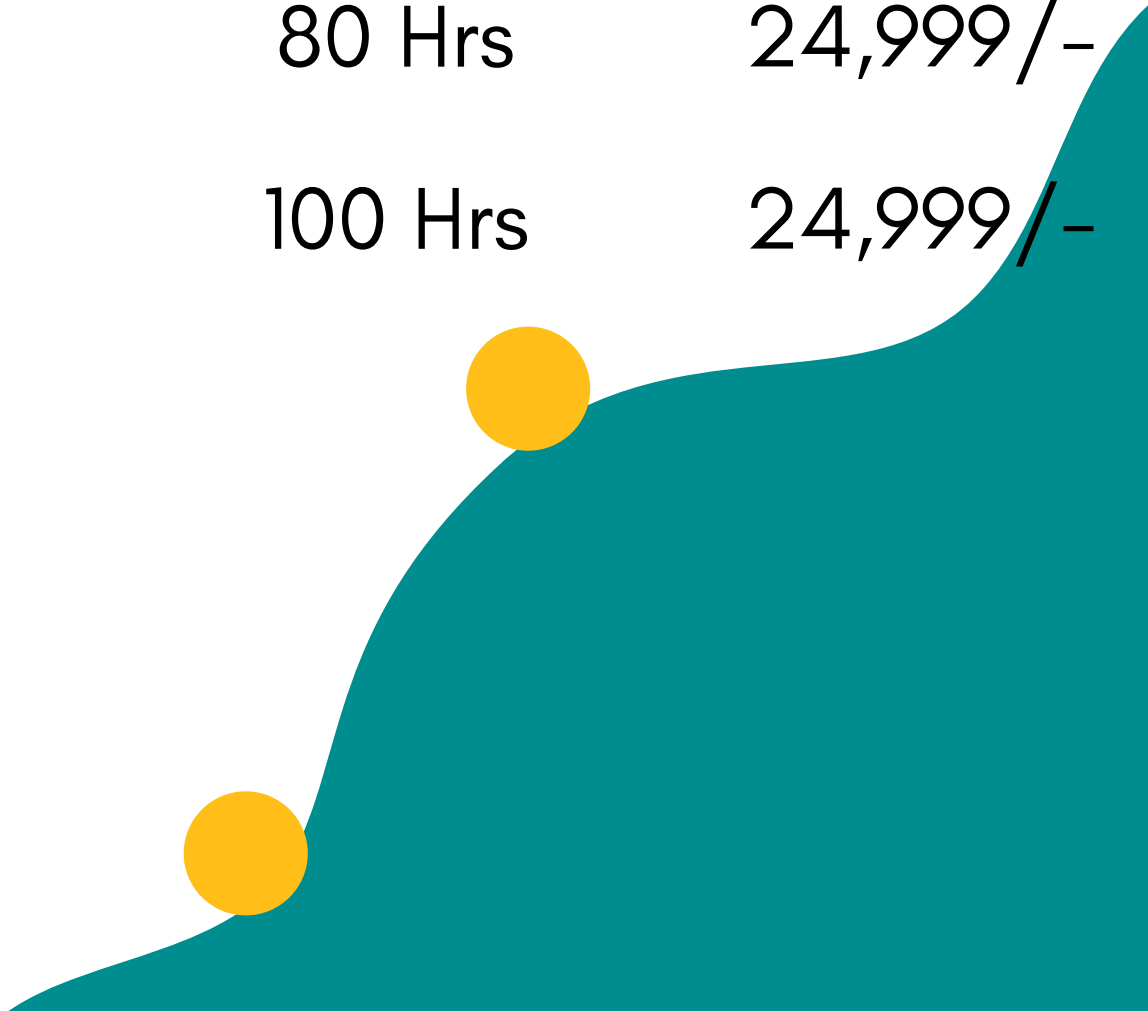

LEARN SPANISH

COURSES	DURATION	PRICES
A1	60 Hrs	12,999/-
A2	60 Hrs	15,999/-
B1	80 Hrs	19,999/-
B2	80 Hrs	24,999/-
C1	100 Hrs	24,999/-